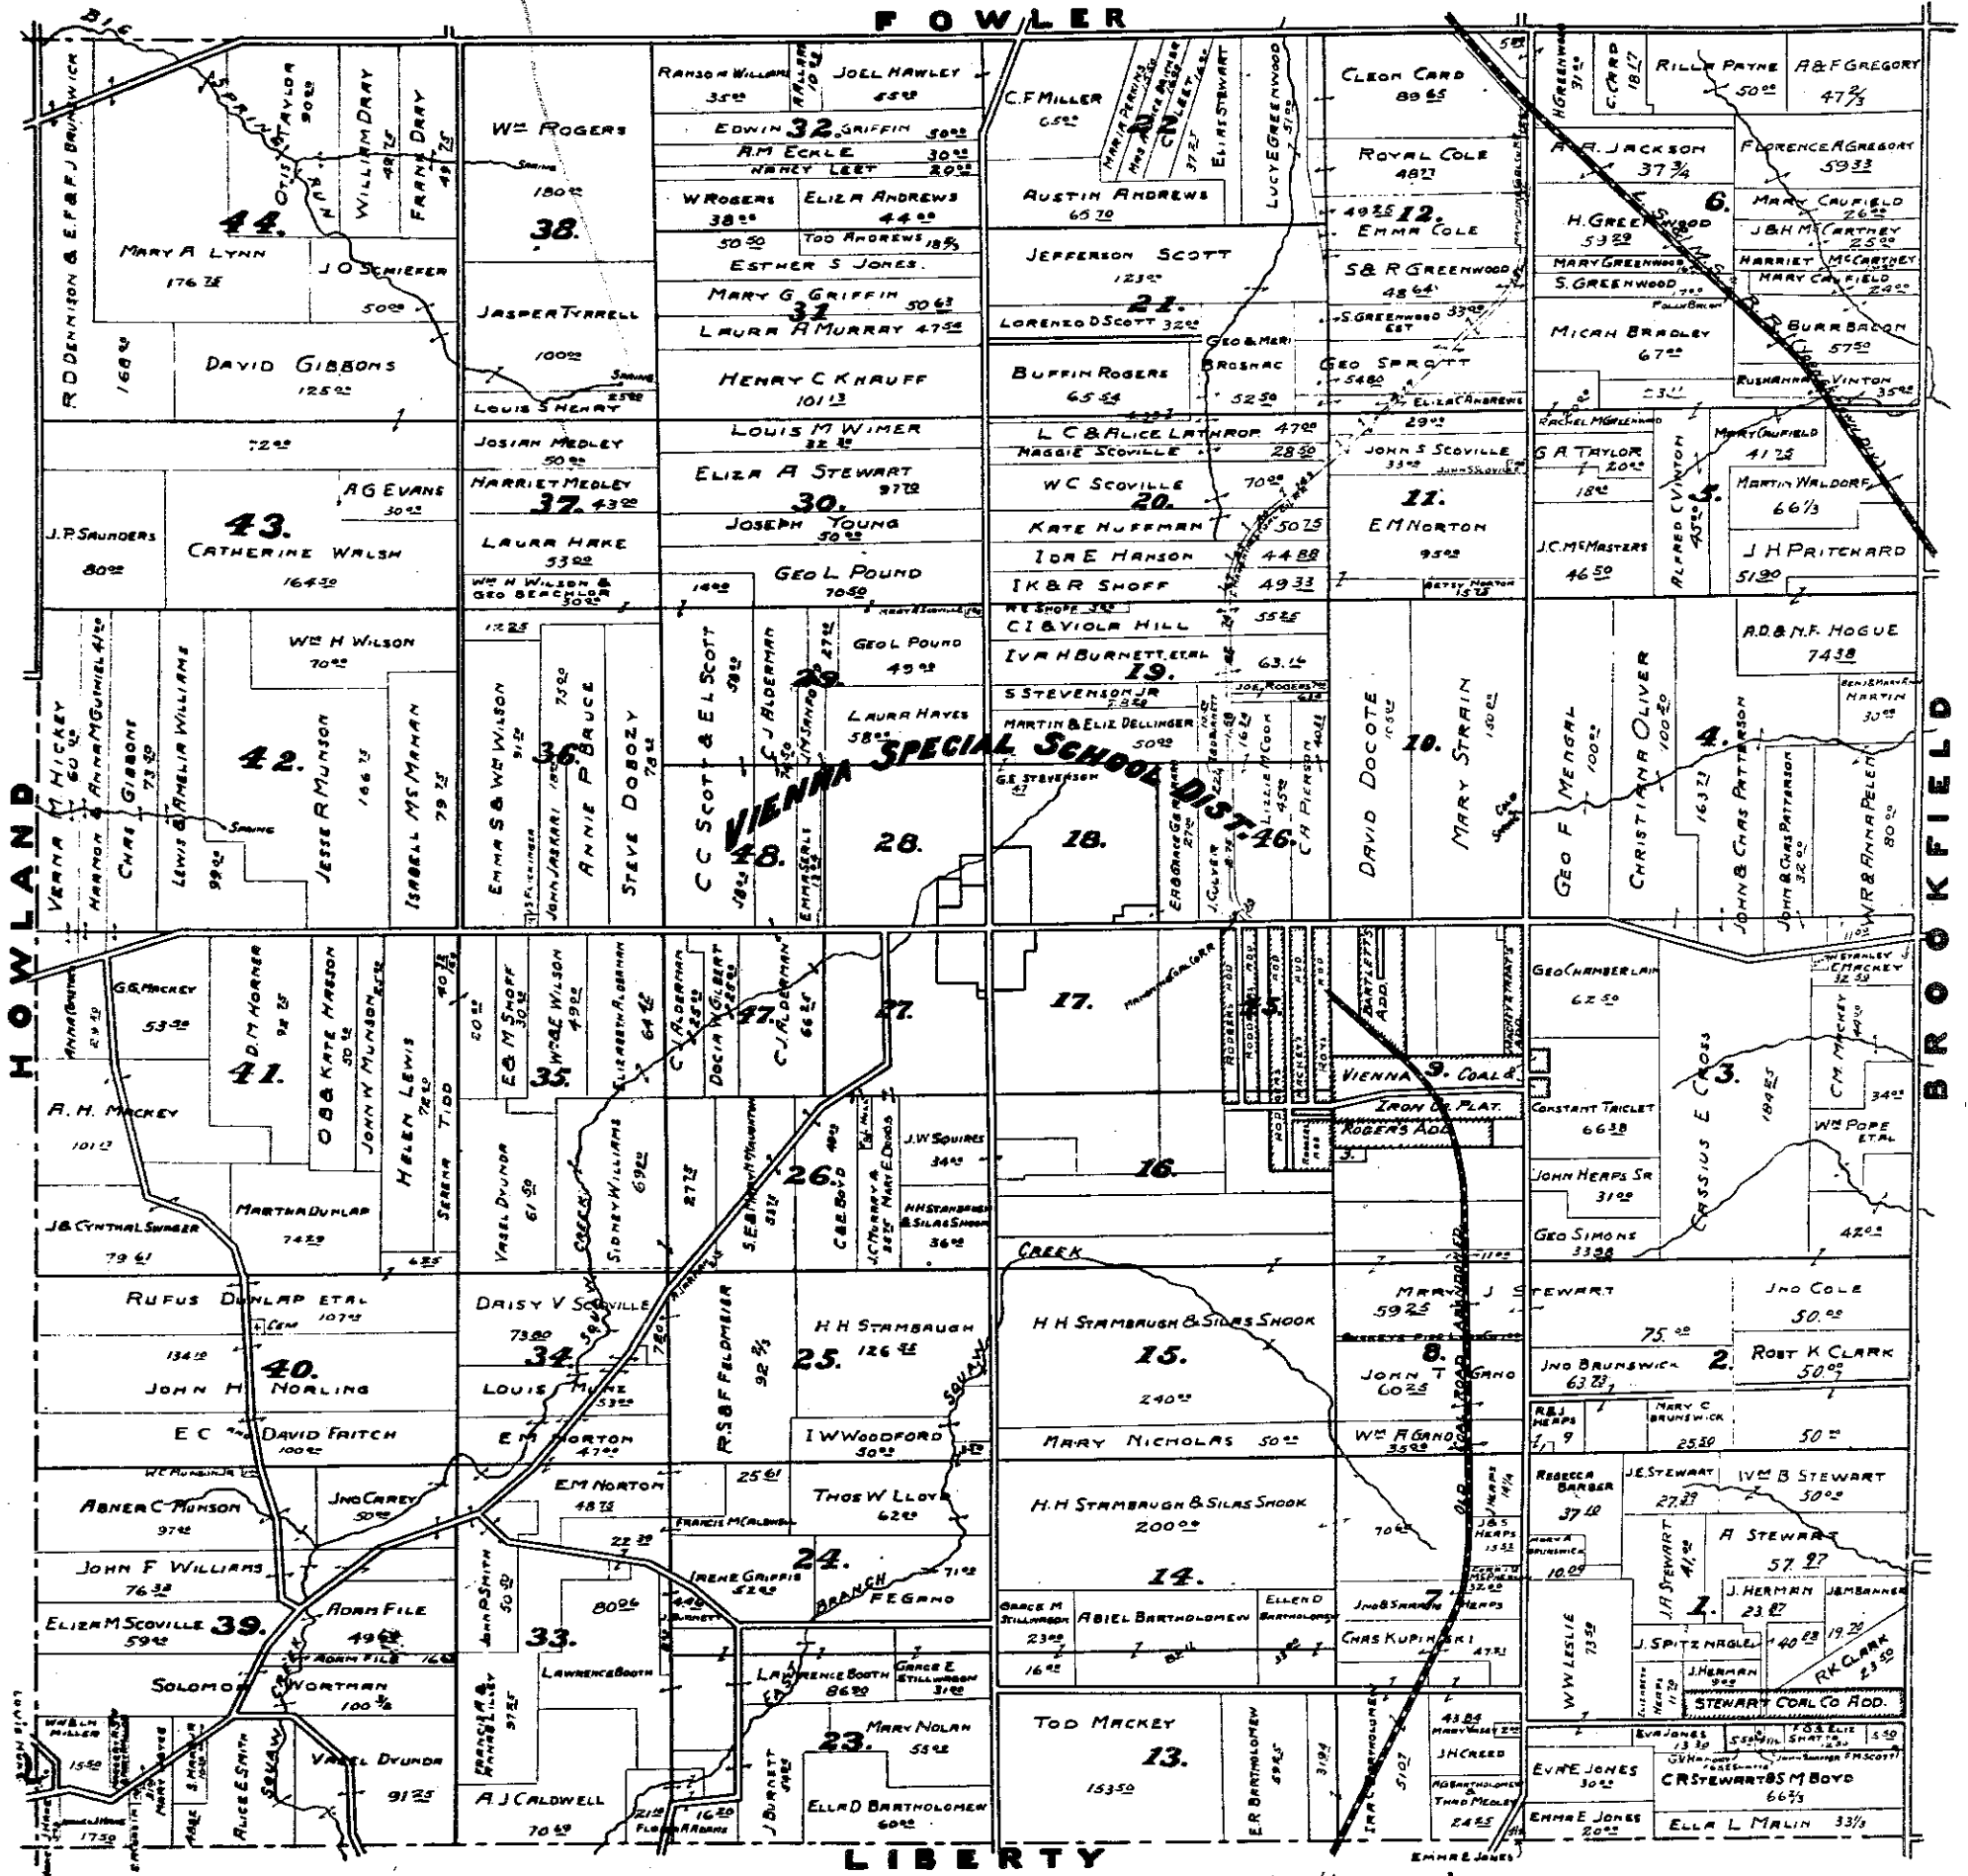

# VIENNA TOWNSHIP

1918

JULIETTA HUMASON  
47 1/2

2 1/8

SARAH ANN MOORE  
41 5/8

CEMETERY

PUBLIC PARK

DAVID KIRKWOOD  
21 1/2

A B MANNIX  
43 2/3

A B MANNIX  
39 1/2

ROBERT STARR SMITH  
1/2 1/2

LOTHIE BOYS  
6 1/2

JAMES P WILLIAMS  
22 1/2

LEWIS P CROUSER - THOSE THOMAS  
22 2/3

27

J WOUNDS  
3 1/2

SCALE 1" = 100'

VIENNA CENTER 1918

368

ALL of LOT N°9 & PART of LOTS N°1 & 3 VIENNA TWP

1918

SCALE 1" = 400'