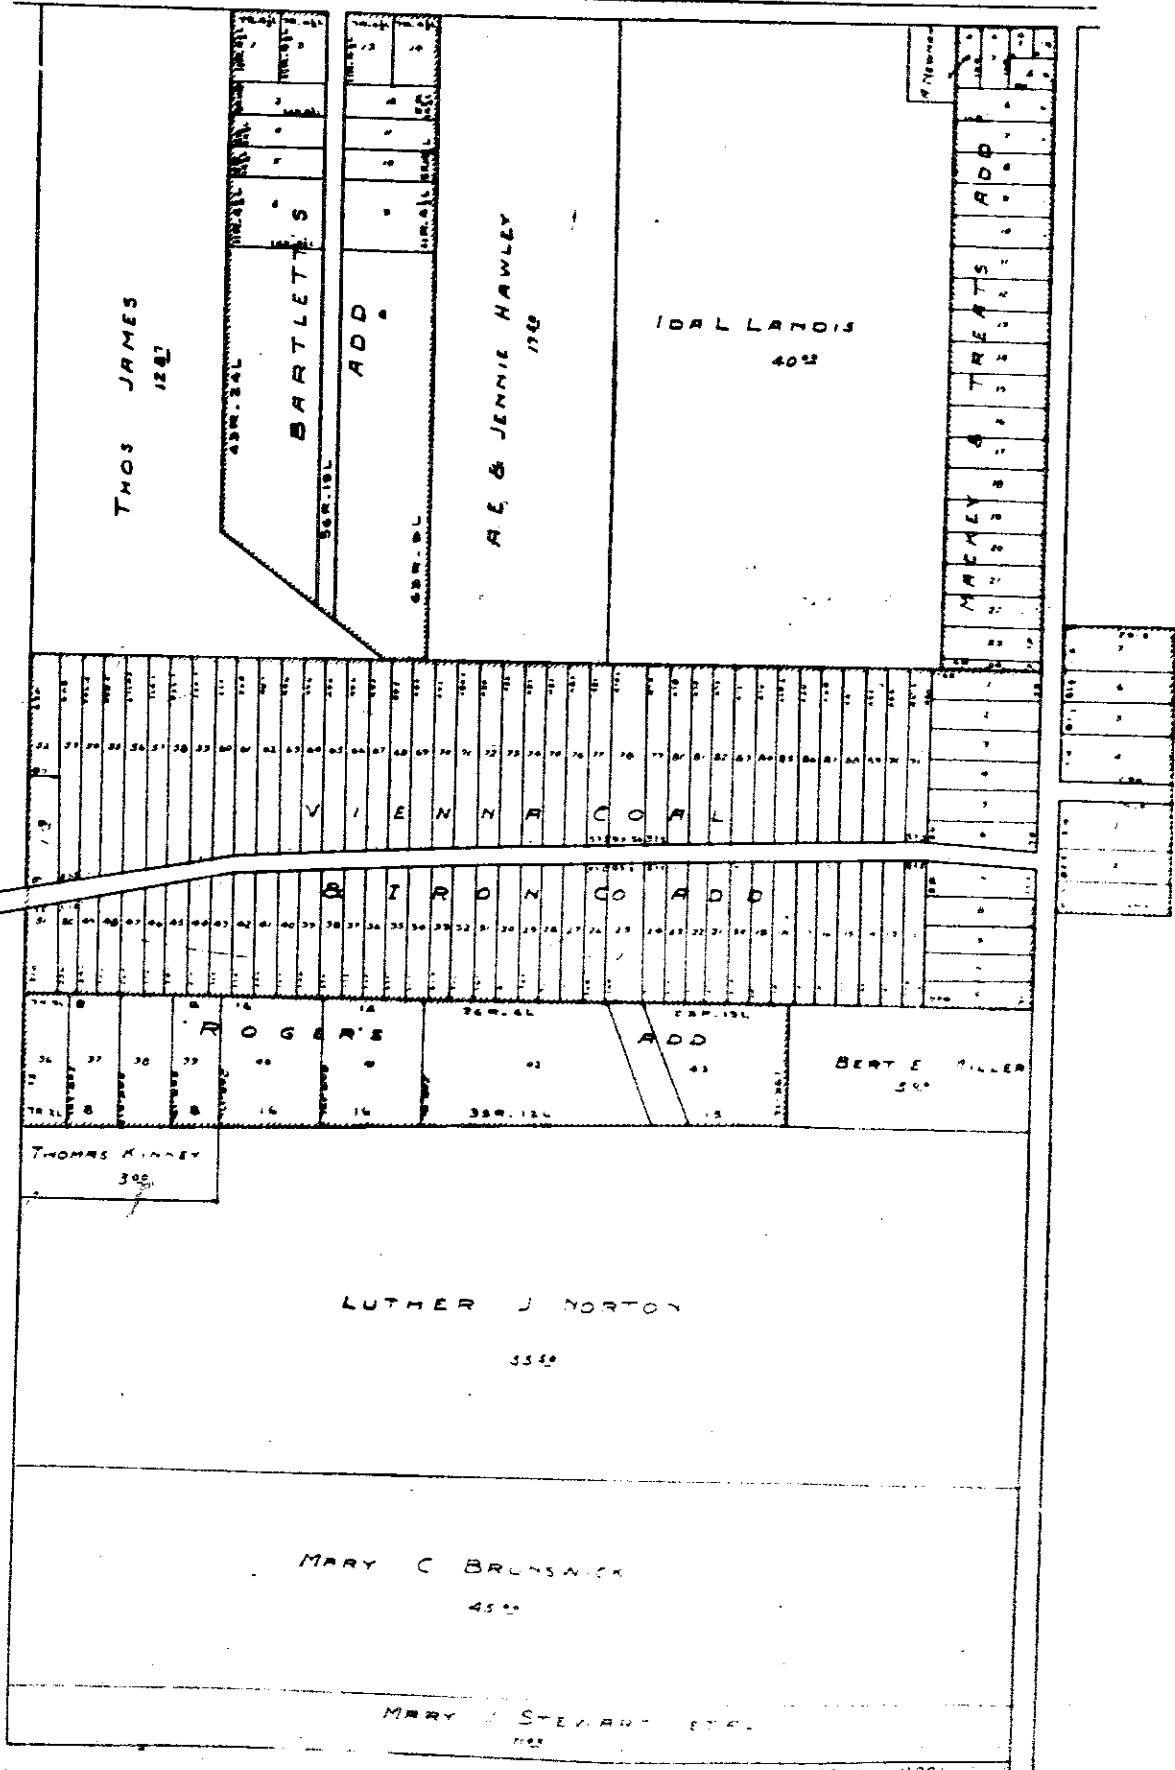

SCALE 1" = 100'

VIENNA CENTER 1918

368

ALL of LOT N°9 & PART of LOTS N°1 & 3 VIENNA TWP

1918

SCALE 1" = 400'