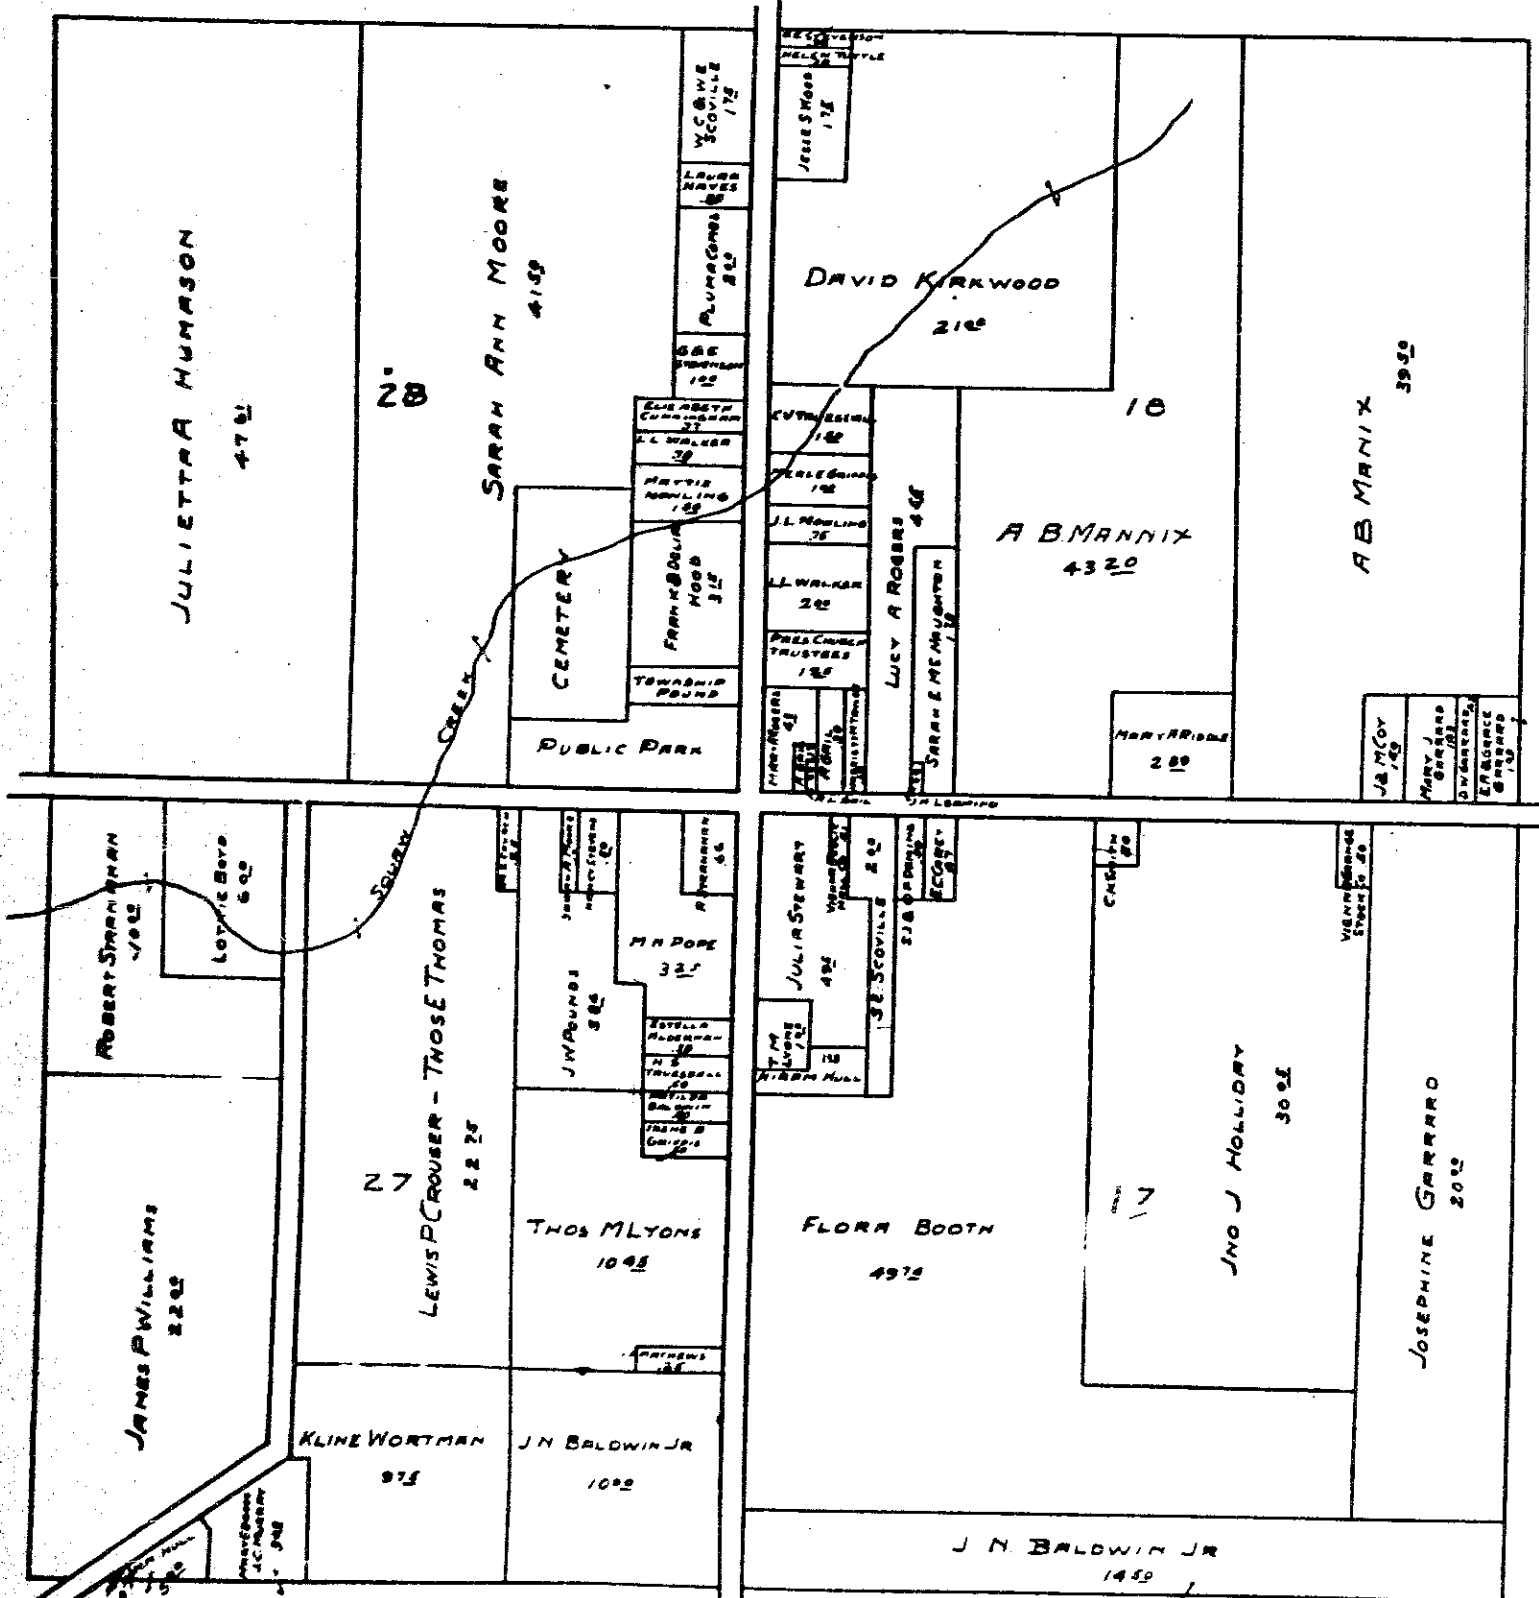

# VIENNA TOWNSHIP

1918

JULIETTA HUMASON  
47 1/2

2 1/8

SARAH ANN MOORE  
41 5/8

CEMETERY

PUBLIC PARK

DAVID KIRKWOOD  
21 1/2

A B MANNIX  
43 2/3

A B MANNIX  
39 1/2

ROBERT STARR SMITH  
1/2 1/2

LOTHIE BOYS  
6 1/2

JAMES P WILLIAMS  
22 1/2

LEWIS P CROUSER - THOSE THOMAS  
22 2/3

27

J WOUNDS  
3 1/2

SCALE 1" = 100'

VIENNA CENTER 1918

368

ALL of LOT N°9 & PART of LOTS N°1 & 3 VIENNA TWP

1918

SCALE 1" = 400'