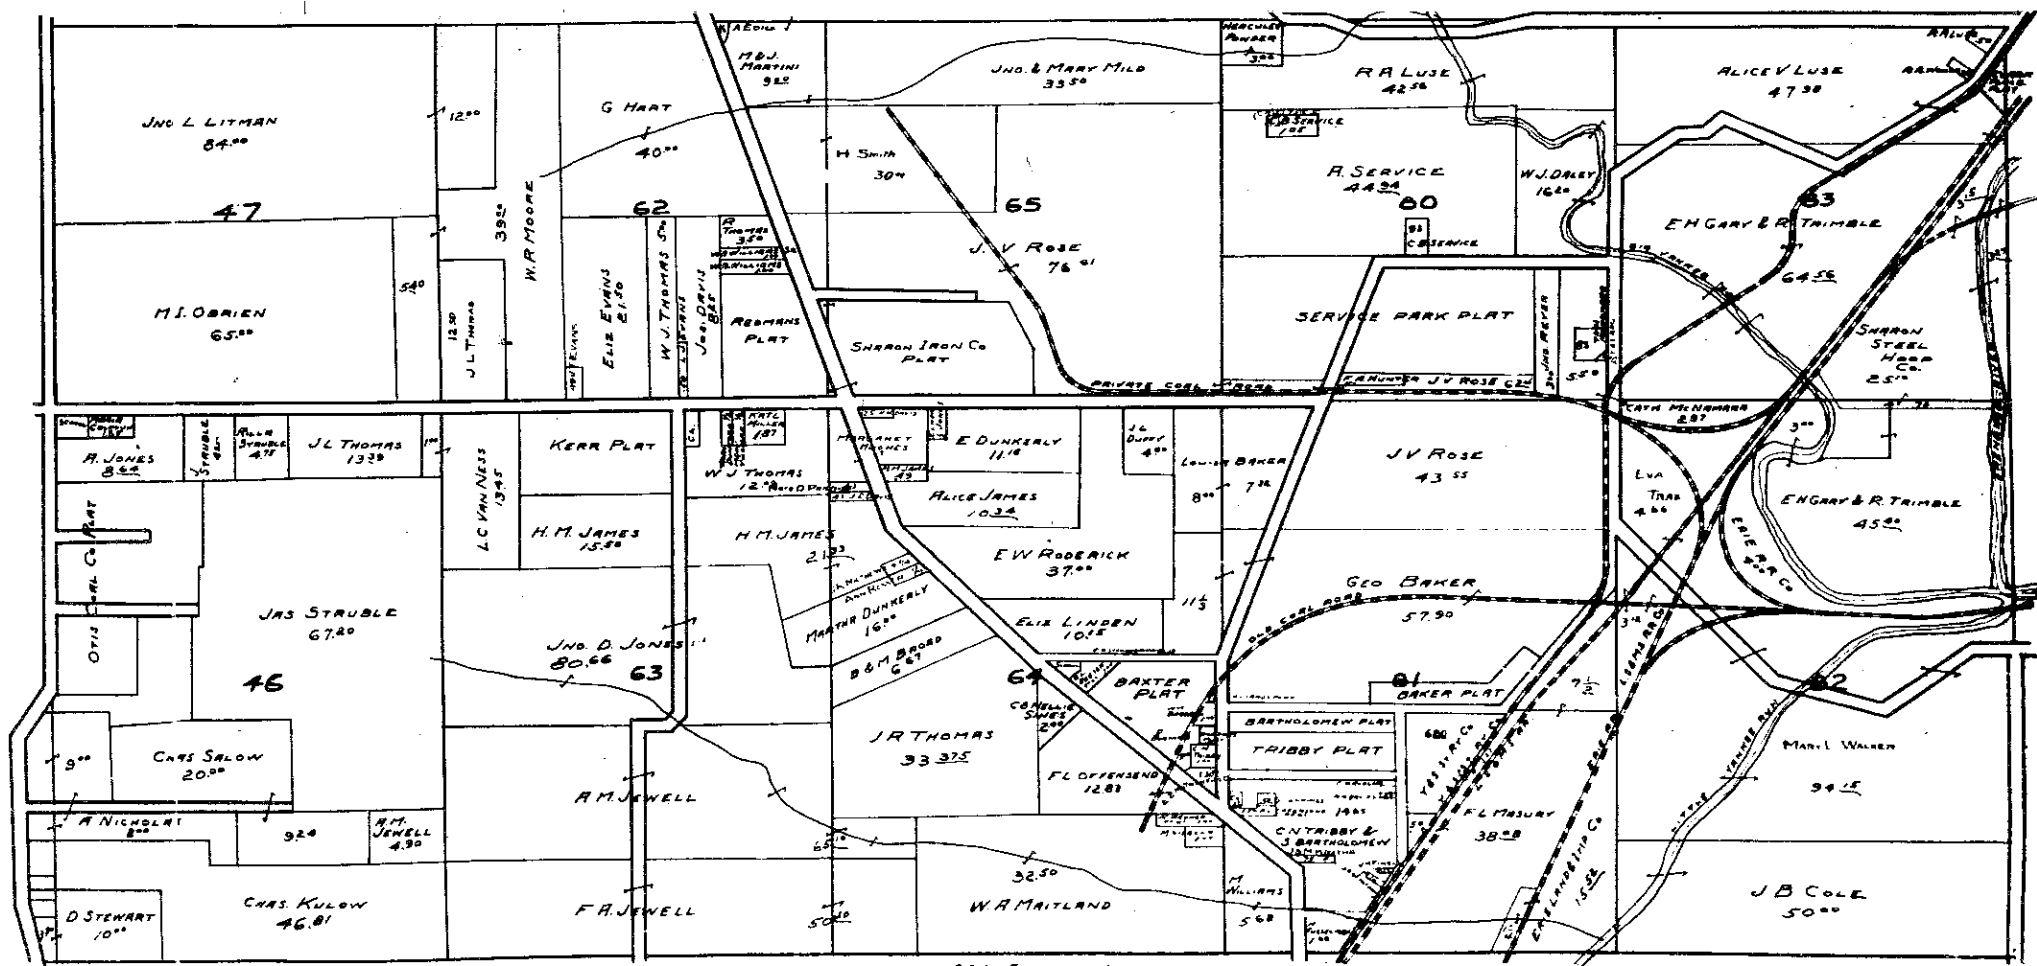

BROOKFIELD TOWNSHIP

1918

HARTFORD

HUBBARD

HICKORY TWP. MERCER CO. PA.

1918

BROOKFIELD CENTER

SCALE 1IN. = 400FT.

SCALE 1IN. = 400FT.

LOT 85 BROOKFIELD

LOT 84 BROOKFIELD

SCALE 1 in. = 160 ft.
S.E. CORNER BROOKFIELD

1918

LOTS 86 87 BROOKFIELD 1918