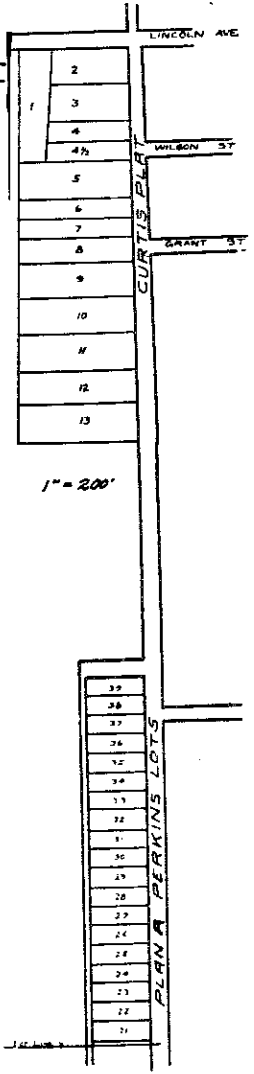

BROOKFIELD TOWNSHIP

1918

HARTFORD

HUBBARD

HICKORY TWP. MERCER CO. PA.

1918

BROOKFIELD CENTER

SCALE 1IN. = 400FT.

SCALE 1IN. = 400FT.

LOT 85 BROOKFIELD

LOT 84 BROOKFIELD

SCALE 1 in. = 160 ft.
S.E. CORNER BROOKFIELD

1918

LOTS 86 87 BROOKFIELD 1918