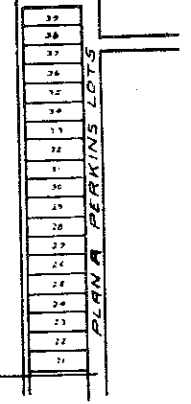

### BROOKFIELD CENTER

SCALE 1IN. = 400FT.

### LOT 85 BROOKFIELD

SCALE 1IN. = 400FT.

### LOT 84 BROOKFIELD

SCALE 1 in. = 16 ch.  
**S.E. CORNER BROOKFIELD**

1918

LOTS 86 87 BROOKFIELD 1918