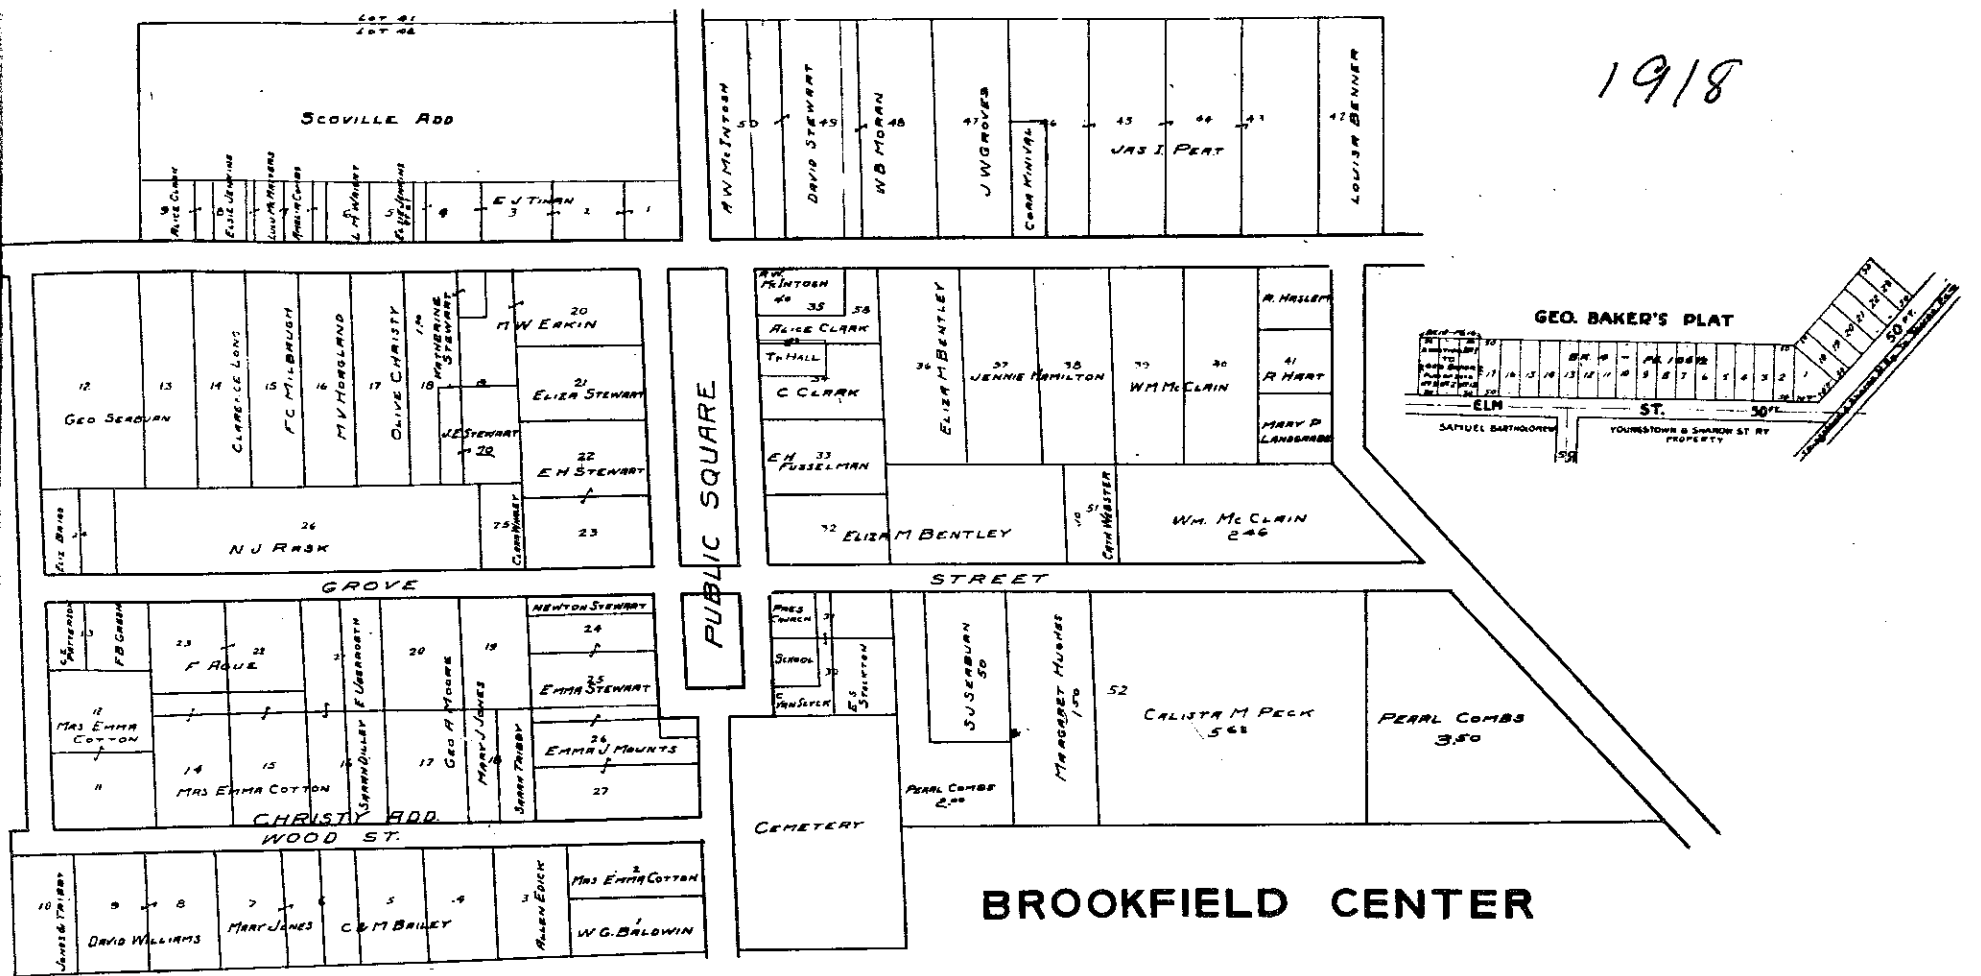

BROOKFIELD TOWNSHIP

1918

HARTFORD

HUBBARD

HICKORY TWP. MERCER CO. PA.

1918

BROOKFIELD CENTER

SCALE 1IN. = 400FT.

SCALE 1IN. = 400FT.

LOT 85 BROOKFIELD

LOT 84 BROOKFIELD

SCALE 1 in. = 160 ft.
S.E. CORNER BROOKFIELD

1918

LOTS 86 87 BROOKFIELD 1918