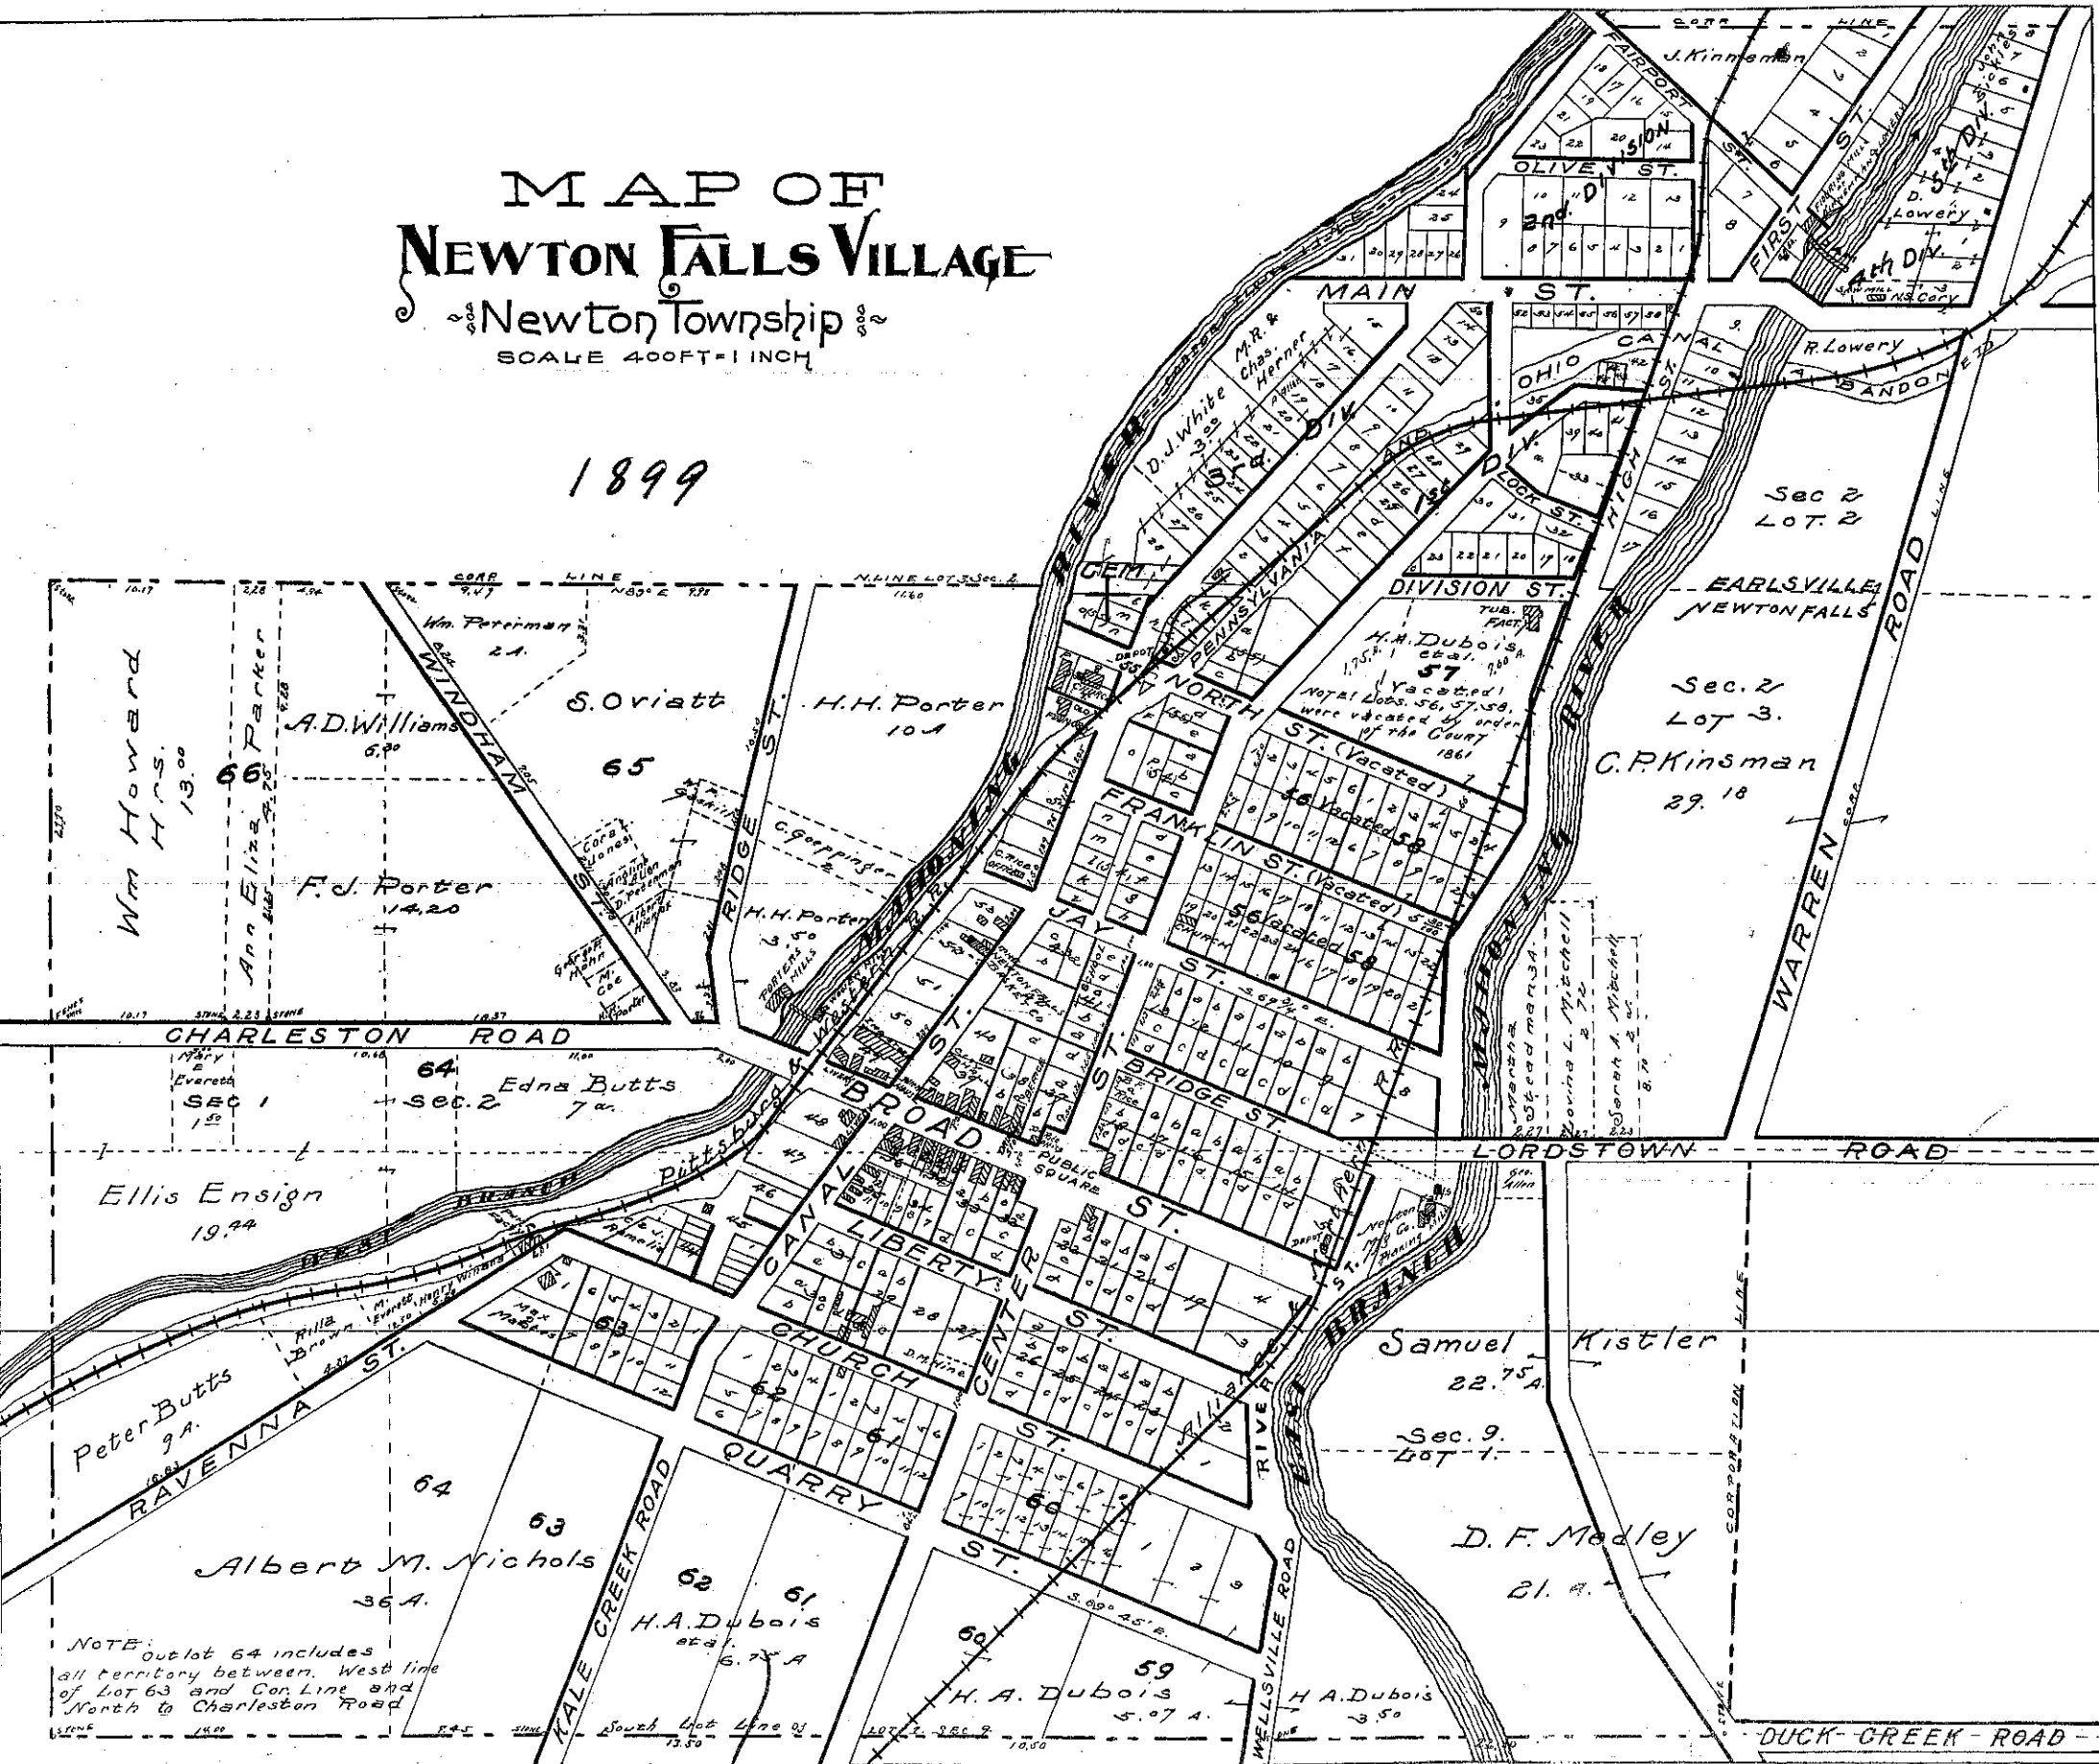

NEWTON

TOWNSHIP 3 N. RANGE 1 W.

1899

BRACEVILLE Page 51.

MAP OF NEWTON FALLS VILLAGE

of Newton Township

SCALE 400 FT = 1 INCH

1899

NOTE: Outlot 64 includes all territory between West line of Lot 63 and Con. Line and North to Charleston Road