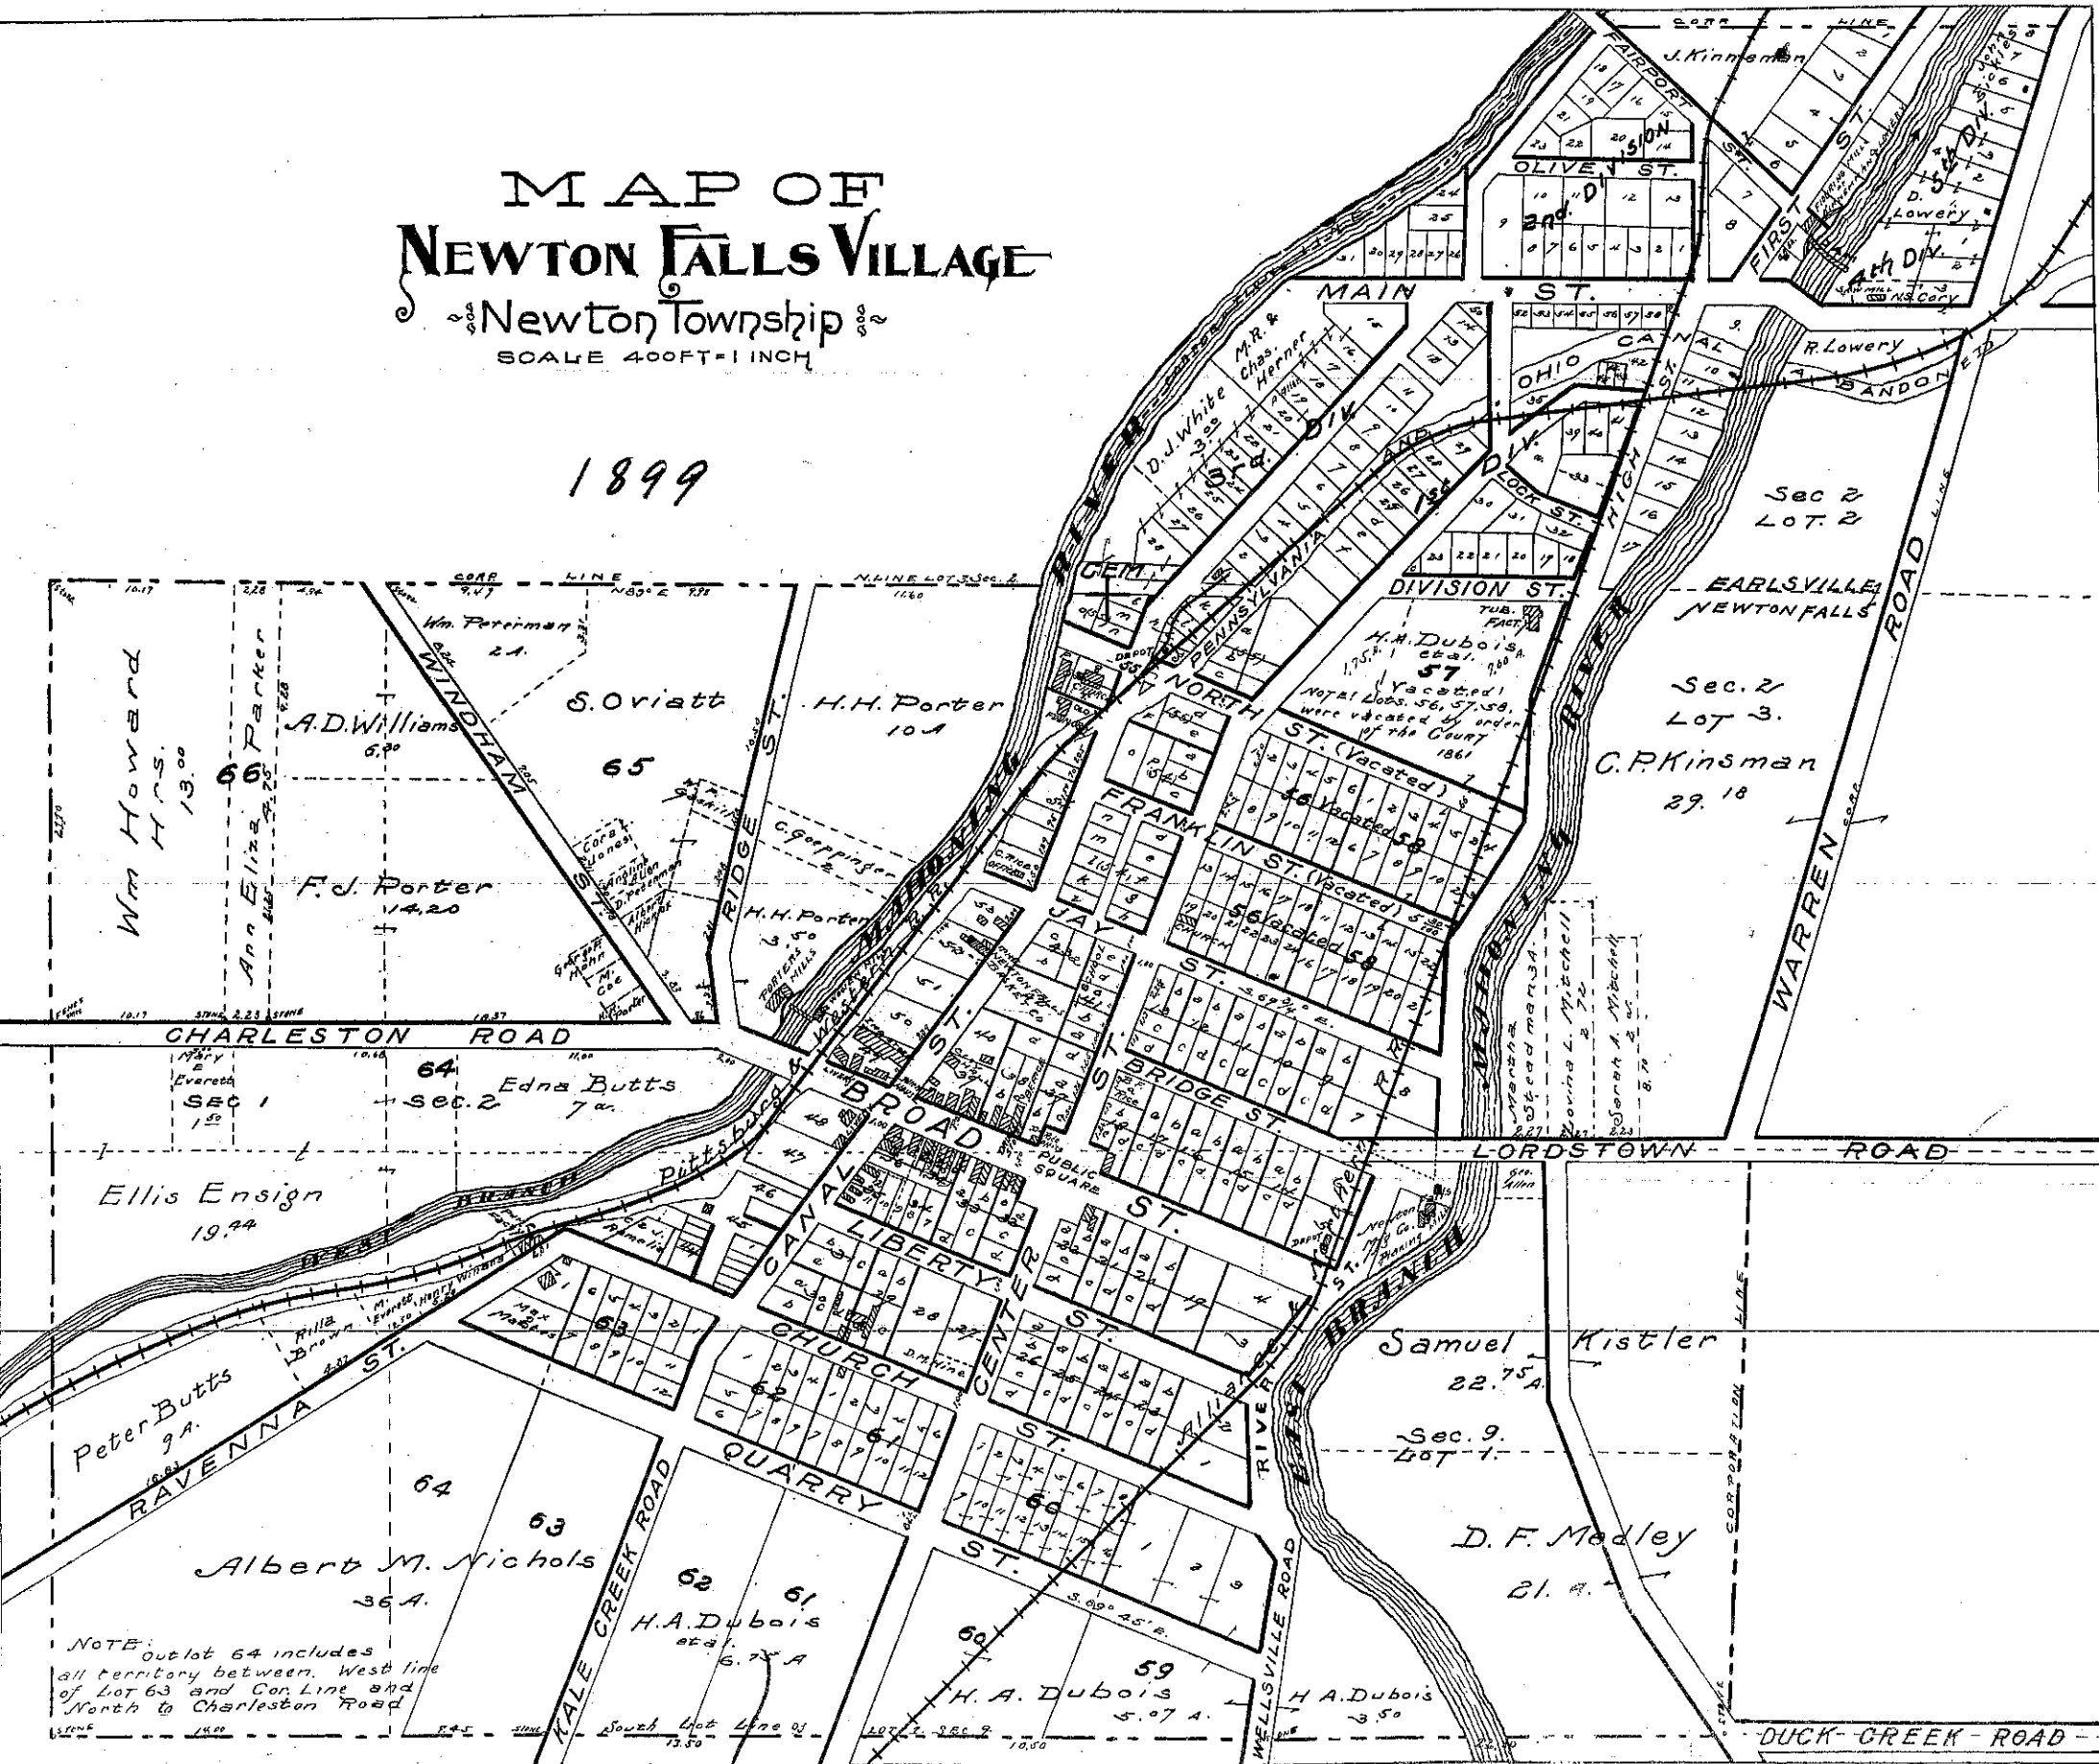

MAP OF NEWTON FALLS VILLAGE

of Newton Township

SCALE 400 FT = 1 INCH

1899

NOTE: Outlot 64 includes all territory between West line of Lot 63 and Con. Line and North to Charleston Road