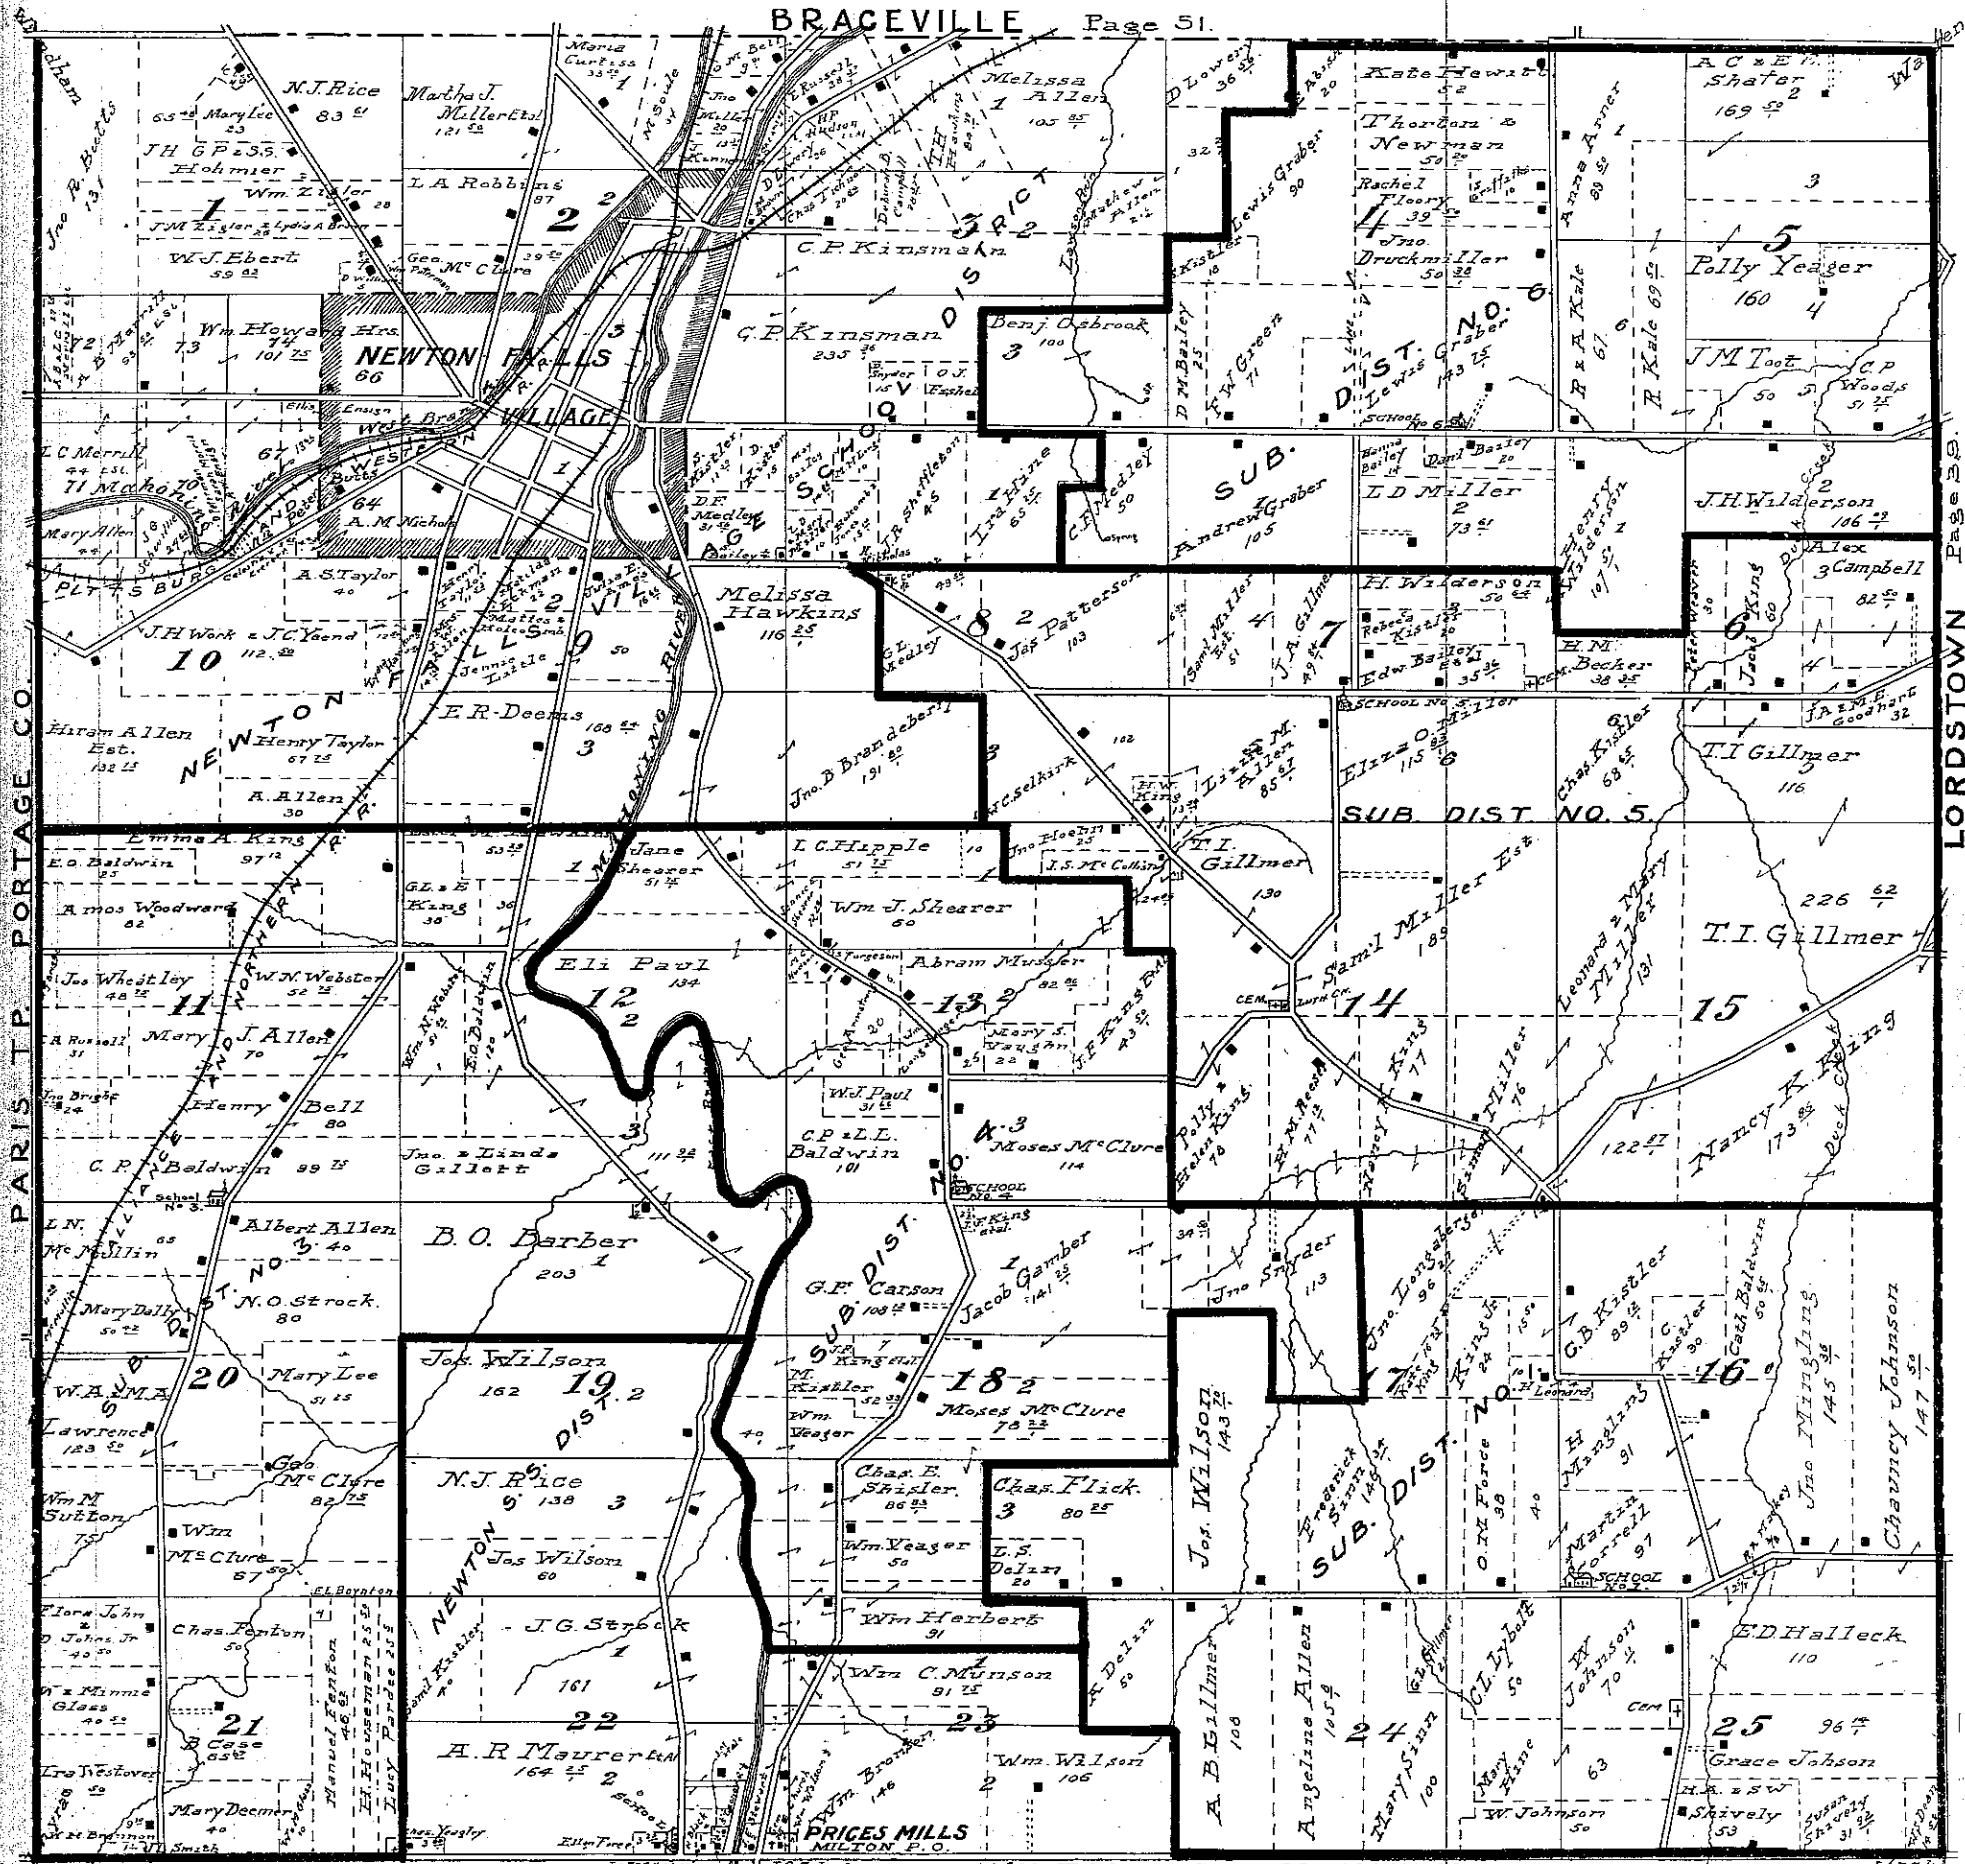

NEWTON

TOWNSHIP 3 N. RANGE 1 W.

1899

BRACEVILLE Page 51.

MAP OF NEWTON FALLS VILLAGE

of Newton Township

SCALE 400 FT = 1 INCH

1899

NOTE: Outlot 64 includes all territory between West line of Lot 63 and Con. Line and North to Charleston Road