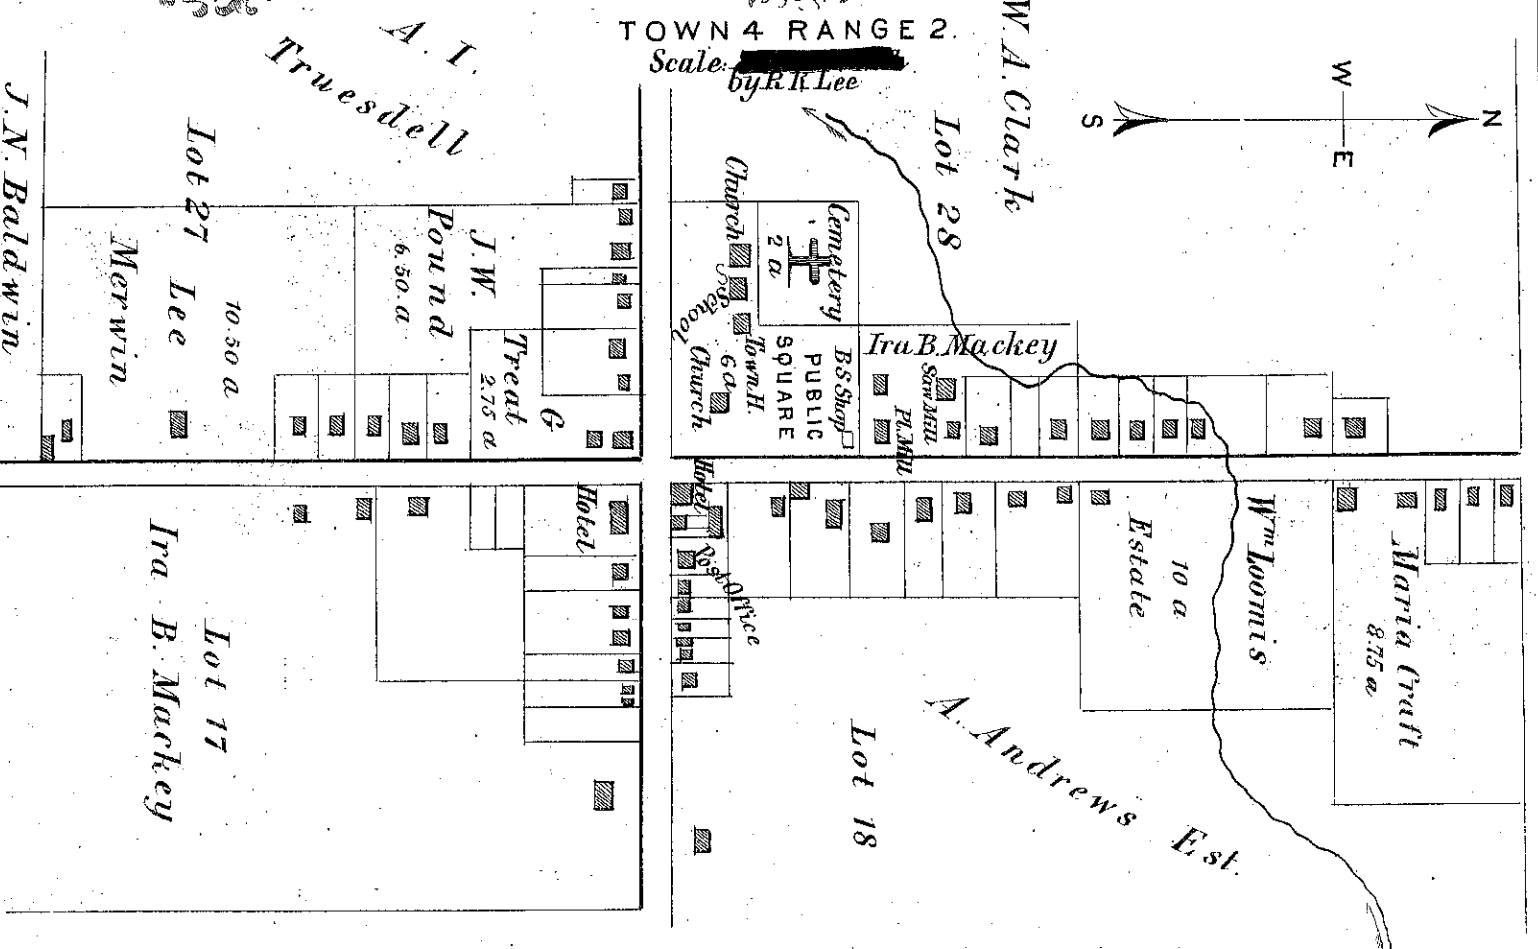

4
3
2
1
5
6
7
8
9
10
11
12
13
14
15
16
17
18
19
20
21
22

TREAT & MACKEY'S PLAT

VIENNA SHAFT

VIENNA

Lot Line

COAL CO'S R.R.

COAL Co.

LOT 16

TOWN 4 RANGE 2.

Scale: ~~by R. K. Lee~~

N.B. TYLER'S PLAT.

LOT 18.

East		Line of Lot 18	
36	35	7	9
34	33	11	13
32	31	15	17
30	29	19	21
28	27	23	25
26	25	67	68
24	23	66	69
22	21	65	64
20	19	63	62
18	17	5	1
16	15	8	4
14	13	3	2
12	11		
10	9		
8	7		