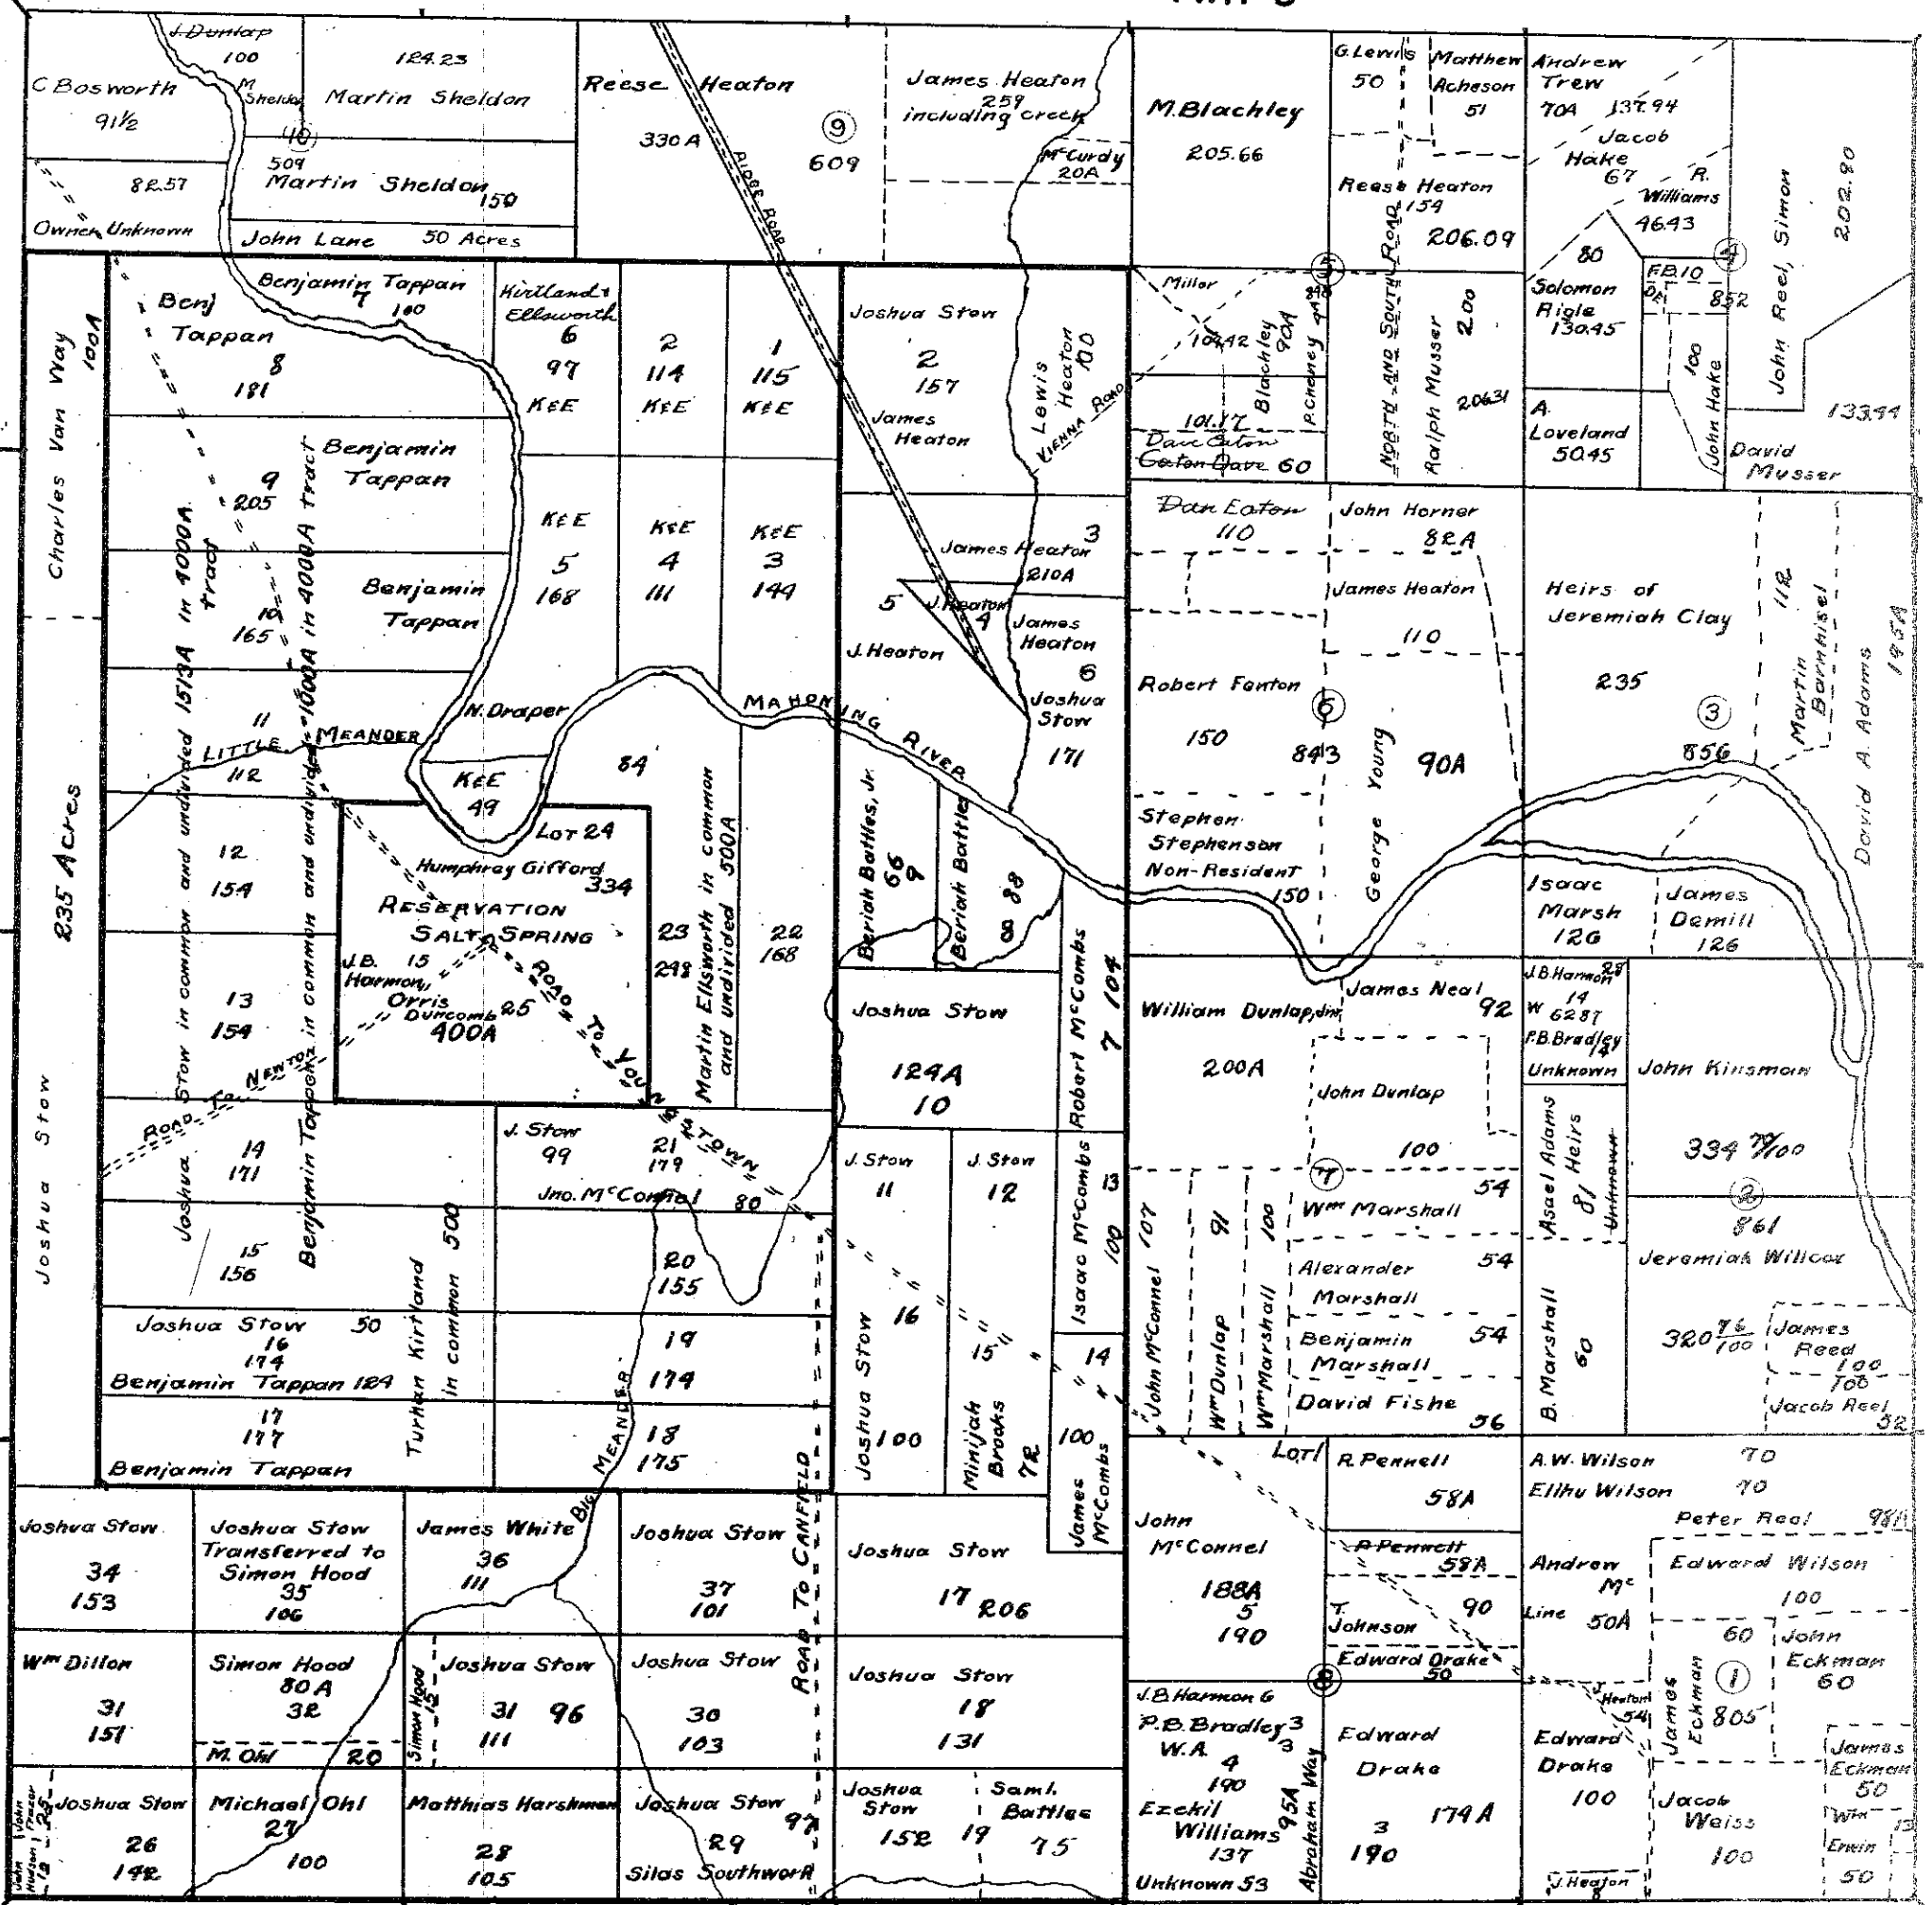

# WEATHERSFIELD

## RANGE 3 TWP. 3

~1830

# SALT SPRINGS TRACT ~1830

Beginning at the northeast corner of the first township, in the third range of townships; thence running northwardly on the west line of the second range of said lands to 41 degrees 12 minutes, north latitude; thence west three miles; thence southwardly, parallel to the west line of Pennsylvania, two and one half miles; thence west to the west line of said third range; thence southwardly, parallel to the west line of Pennsylvania, to the north line of the first township third range; thence east to the first bound.